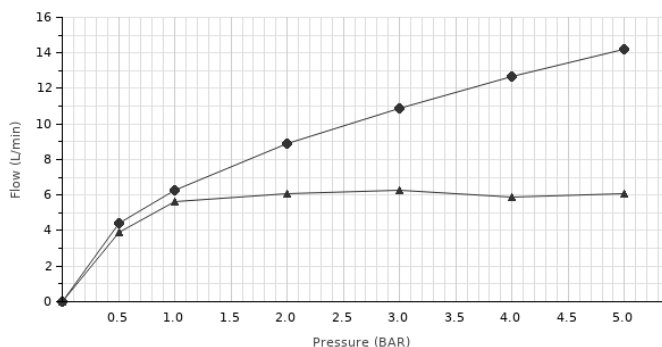

Bathroom Taps

EX

Finish Studio

60

LIGNAGE

Description

LUXE. Shower column with mixer taps, L1249MM. Upper circular curve shower bar, D300MM shower head, round hand shower including check valve, sliding hand shower holder. LUXE design handles. With connections of 1/2" and with a distance of 150±20mm between them. The flow rate at 3 bar is 6,3 l/min of the hand shower and 10,9 l/min of the shower head .

Finish

brushed copper
100280383

Other Finishes

chrome
100280346

Gold
100280364

Flow rate diagramme

Pressure (bar)	0	0.5	1	2	3	4	5
Flow - Handshower (l/min) (±15%)	0	4.4	6.3	8.9	10.9	12.7	14.2
Flow - Hand-shower (l/min) (±15%)	0	3.9	5.6	6.1	6.3	5.9	6.1

◆ Handshower (l/min) ▲ Hand-shower (l/min)

Technical drawing

Dimensions in mm

noken
PORCELANOSA BATHROOMS

Warranty: For a warranty or other information on this product, visit our Web address: www.noken.com