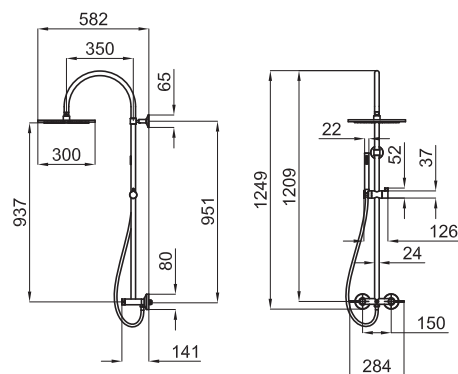

Bathroom Taps

EX

Finish Studio

60

LIGNAGE

Description

LUXE. Shower column with mixer taps, L1249MM. Upper circular curve shower bar, D300MM shower head, round hand shower including check valve, sliding hand shower holder. LUXE design handles. With connections of 1/2" and with a distance of 150±20mm between them. The flow rate at 3 bar is 6,3 l/min of the hand shower and 10,9 l/min of the shower head .

Finish

brushed copper
100280383

Other Finishes

chrome
100280346

Gold
100280364

Flow rate diagramme

Pressure (bar)	0	0.5	1	2	3	4	5
Flow - Handshower (l/min) (±15%)	0	4.4	6.3	8.9	10.9	12.7	14.2
Flow - Hand-shower (l/min) (±15%)	0	3.9	5.6	6.1	6.3	5.9	6.1

◆ Handshower (l/min) ▲ Hand-shower (l/min)

Technical drawing

Dimensions in mm

noken
PORCELANOSA BATHROOMS

Warranty: For a warranty or other information on this product, visit our Web address: www.noken.com